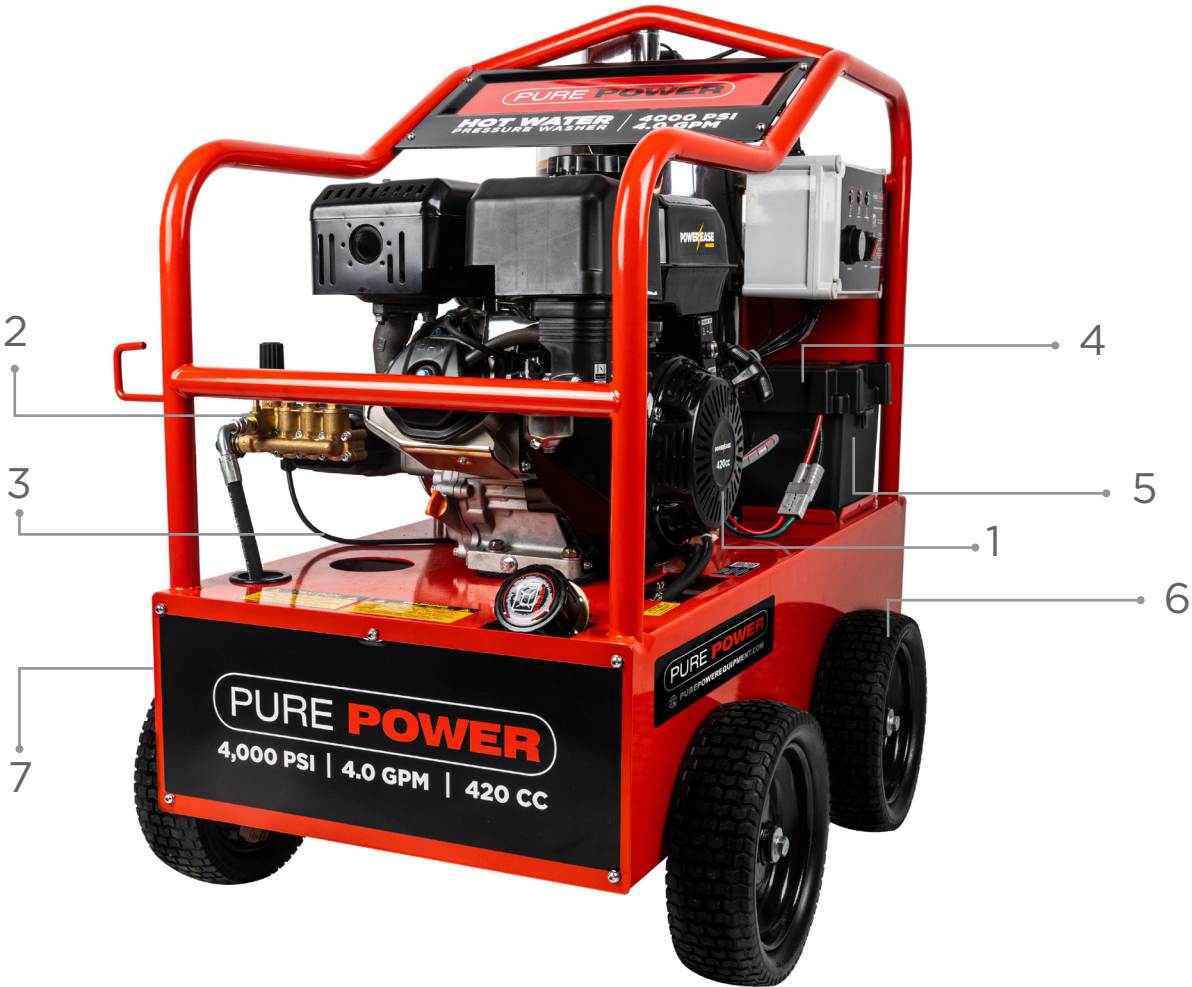

PURE POWER

PPHW4015RA BREAKDOWN

PRESSURE WASHER ASSEMBLY

REFERENCE #	DESCRIPTION	QTY	BE PART NUMBER
1	ENGINE	1	85.578.150
2	PUMP	1	85.129.037B
3	PRESSURE SWITCH	1	85.300.082
4	BATTERY	1	85.603.000
5	BATTERY BOX	1	85.005.053
6	WHEELS	1	85.660.054BFP
7	BRAKE ASSEMBLY	1	85.604.104

DIESEL TANK ASSEMBLY

DESCRIPTION	QTY	BE PART NUMBER
DIESEL TANK ASSEMBLY	1	59.130.016
DIESEL FUEL FILTER	1	59.000.104

CONTROL BOX ASSEMBLY

DESCRIPTION	QTY	BE PART NUMBER
CONTROL BOX ASSEMBLY	1	59.130.017
THERMOSTAT WITH INNER PROBE	1	85.400.071

BURNER ASSEMBLY

DESCRIPTION	QTY	BE PART NUMBER
TRANSMISSION ASSEMBLY	1	59.130.018
HOSE BARB 1/4" X 1/4" MNPT	1	G21B-025-025

THERMOSTAT MANIFOLD ASSEMBLY

DESCRIPTION	QTY	BE PART NUMBER
THERMOSTAT MANIFOLD ASSEMBLY	1	59.130.019
RUPTURE DISC	1	59.000.101