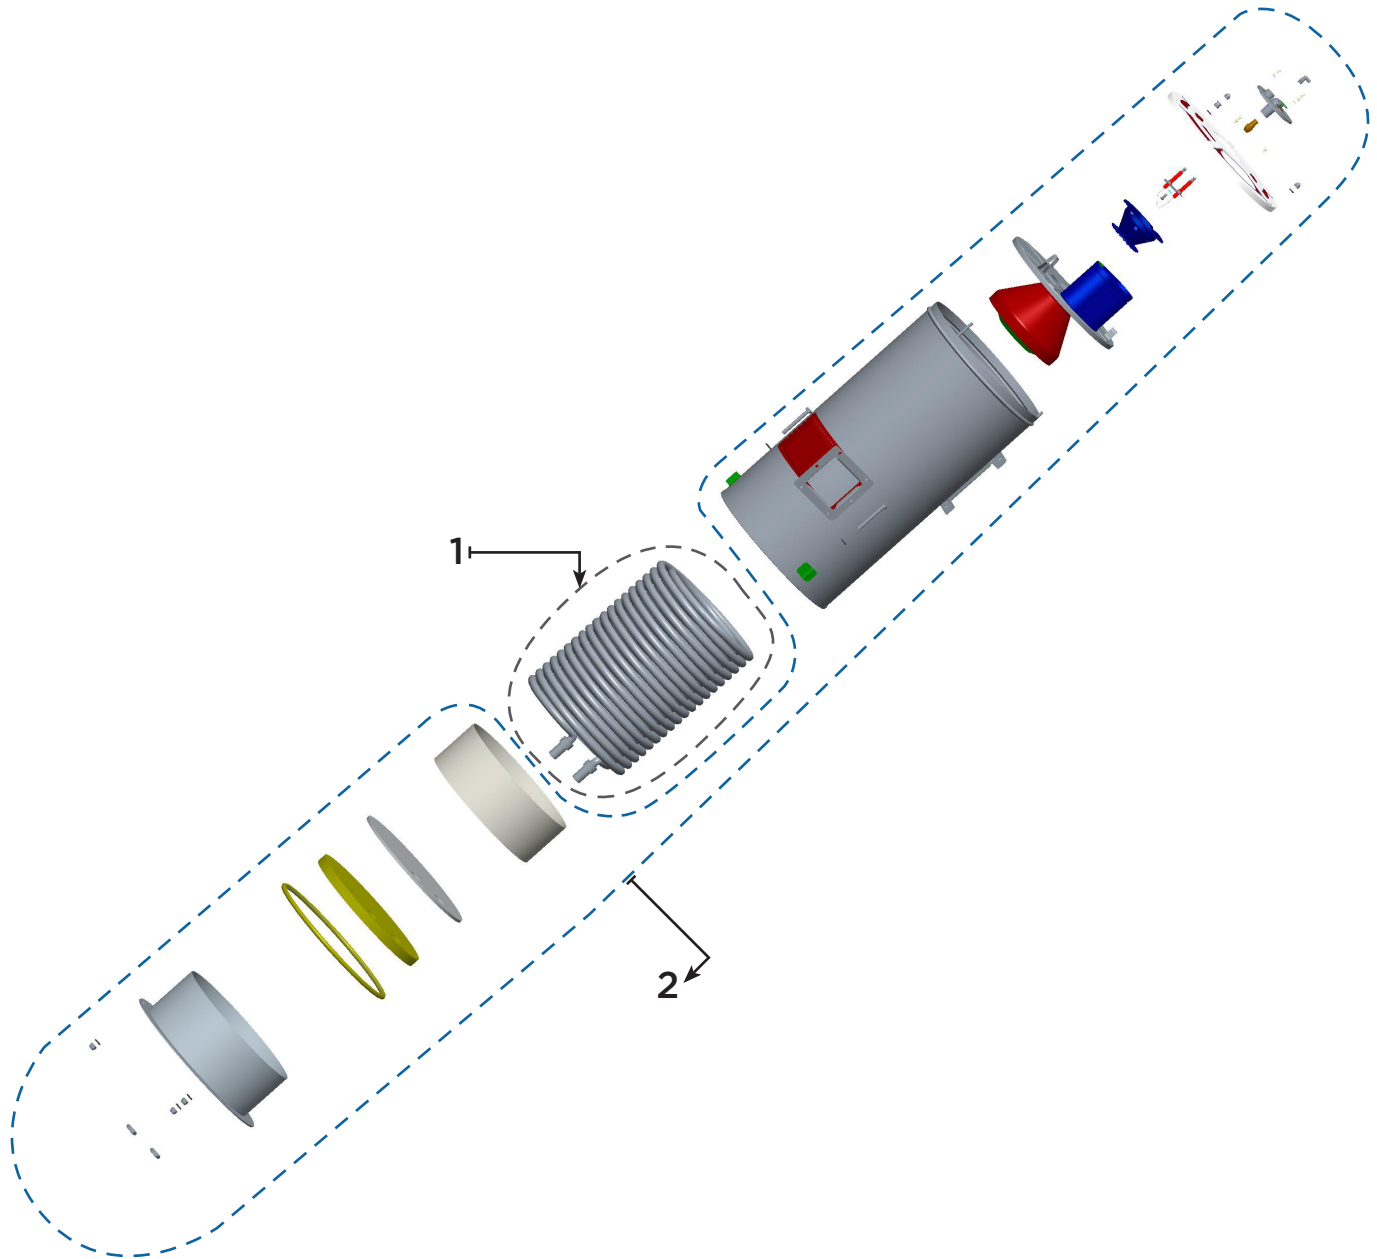

COIL ASSEMBLY

DESCRIPTION	QTY	BE PART NUMBER
BARE COIL	1	59.130.014
COIL SKIN ASSEMBLY	1	59.130.023