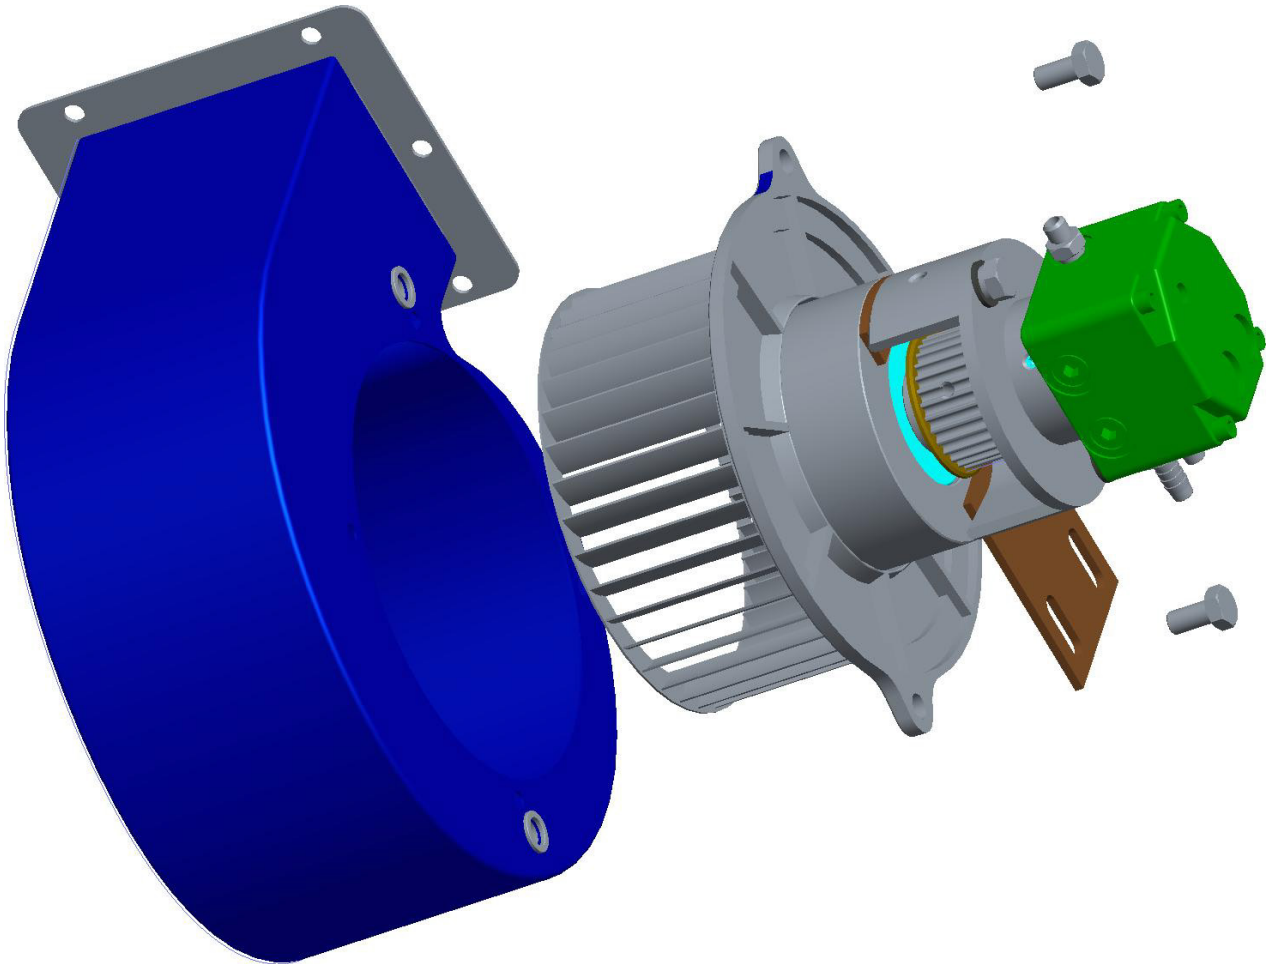

BURNER ASSEMBLY WITH FAN HOUSING

DESCRIPTION	QTY	BE PART NUMBER
BURNER ASSEMBLY WITH FAN HOUSING	1	59.130.021