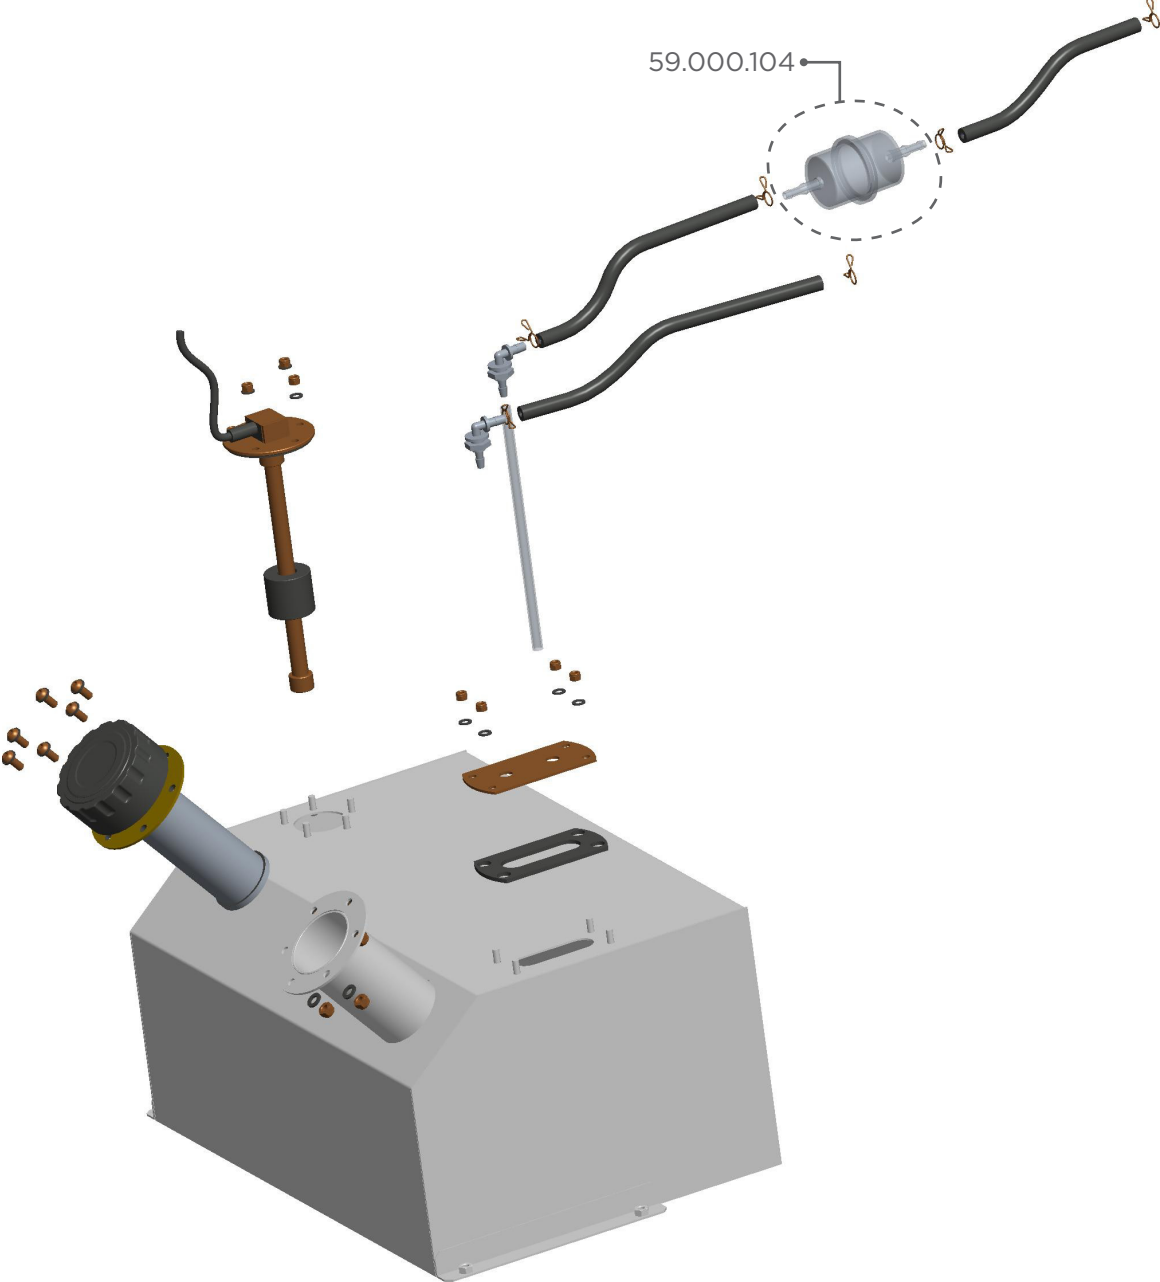

PURE POWER

PPHW4015RA BREAKDOWN

PRESSURE WASHER ASSEMBLY

REFERENCE #	DESCRIPTION	QTY	BE PART NUMBER
1	ENGINE	1	85.578.150
2	PUMP	1	85.129.037B
3	PRESSURE SWITCH	1	85.300.082
4	BATTERY	1	85.603.000
5	BATTERY BOX	1	85.005.053
6	WHEELS	1	85.660.054BFP
7	BRAKE ASSEMBLY	1	85.604.104

DIESEL TANK ASSEMBLY

DESCRIPTION	QTY	BE PART NUMBER
DIESEL TANK ASSEMBLY	1	59.130.016
DIESEL FUEL FILTER	1	59.000.104

CONTROL BOX ASSEMBLY

DESCRIPTION	QTY	BE PART NUMBER
CONTROL BOX ASSEMBLY	1	59.130.017
THERMOSTAT WITH INNER PROBE	1	85.400.071

BURNER ASSEMBLY

DESCRIPTION	QTY	BE PART NUMBER
TRANSMISSION ASSEMBLY	1	59.130.018
HOSE BARB 1/4" X 1/4" MNPT	1	G21B-025-025

THERMOSTAT MANIFOLD ASSEMBLY

DESCRIPTION	QTY	BE PART NUMBER
THERMOSTAT MANIFOLD ASSEMBLY	1	59.130.019
RUPTURE DISC	1	59.000.101