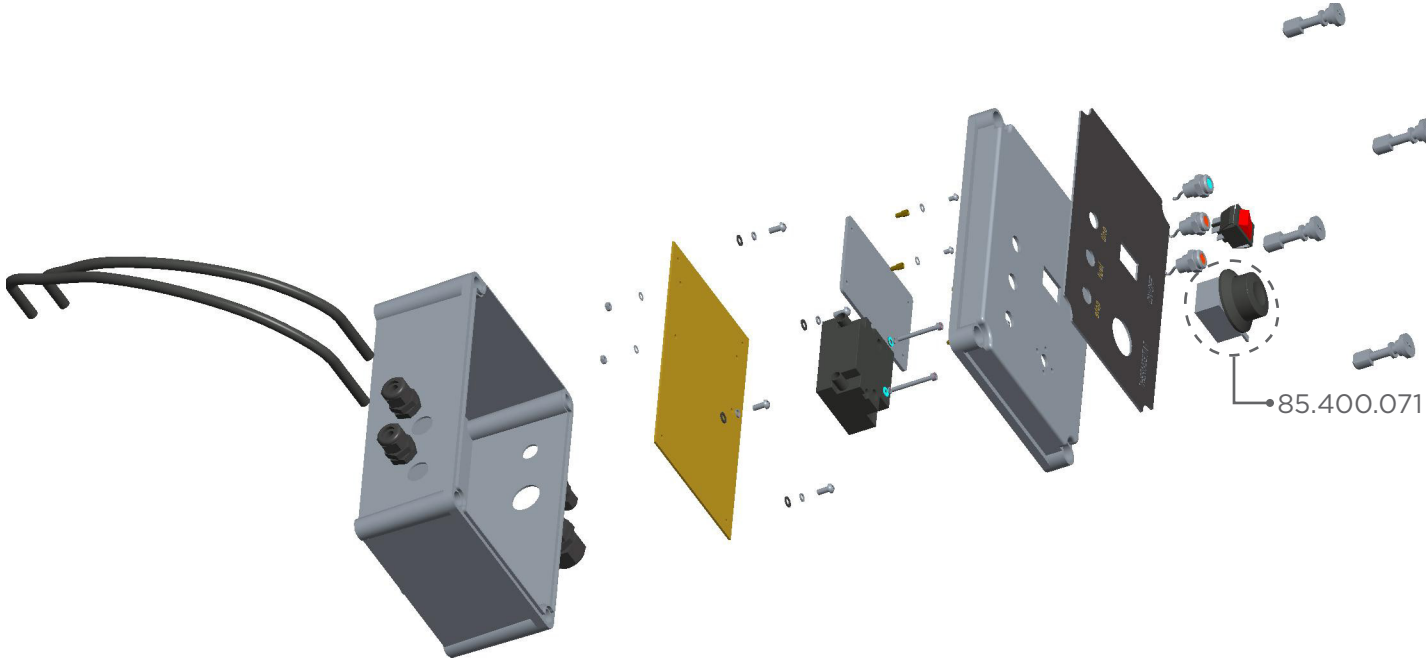

PURE POWER

PPHW4015RA BREAKDOWN

PRESSURE WASHER ASSEMBLY

REFERENCE #	DESCRIPTION	QTY	BE PART NUMBER
1	ENGINE	1	85.578.150
2	PUMP	1	85.129.037B
3	PRESSURE SWITCH	1	85.300.082
4	BATTERY	1	85.603.000
5	BATTERY BOX	1	85.005.053
6	WHEELS	1	85.660.054BFP
7	BRAKE ASSEMBLY	1	85.604.104

DIESEL TANK ASSEMBLY

DESCRIPTION	QTY	BE PART NUMBER
DIESEL TANK ASSEMBLY	1	59.130.016
DIESEL FUEL FILTER	1	59.000.104

CONTROL BOX ASSEMBLY

DESCRIPTION	QTY	BE PART NUMBER
CONTROL BOX ASSEMBLY	1	59.130.017
THERMOSTAT WITH INNER PROBE	1	85.400.071

BURNER ASSEMBLY

DESCRIPTION	QTY	BE PART NUMBER
TRANSMISSION ASSEMBLY	1	59.130.018
HOSE BARB 1/4" X 1/4" MNPT	1	G21B-025-025

THERMOSTAT MANIFOLD ASSEMBLY

DESCRIPTION	QTY	BE PART NUMBER
THERMOSTAT MANIFOLD ASSEMBLY	1	59.130.019
RUPTURE DISC	1	59.000.101