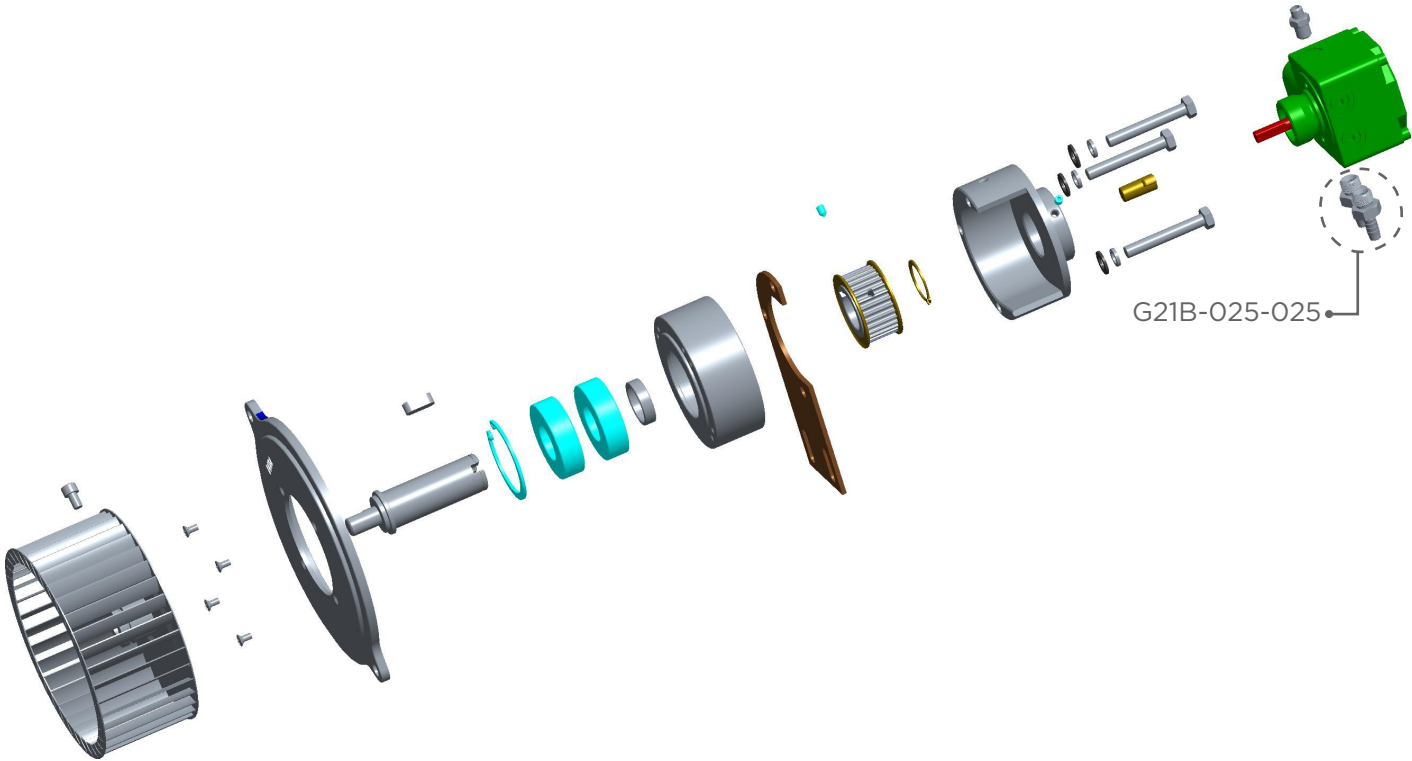

PURE POWER

PPHW4015RA BREAKDOWN

PRESSURE WASHER ASSEMBLY

REFERENCE #	DESCRIPTION	QTY	BE PART NUMBER
1	ENGINE	1	85.578.150
2	PUMP	1	85.129.037B
3	PRESSURE SWITCH	1	85.300.082
4	BATTERY	1	85.603.000
5	BATTERY BOX	1	85.005.053
6	WHEELS	1	85.660.054BFP
7	BRAKE ASSEMBLY	1	85.604.104

DIESEL TANK ASSEMBLY

DESCRIPTION	QTY	BE PART NUMBER
DIESEL TANK ASSEMBLY	1	59.130.016
DIESEL FUEL FILTER	1	59.000.104

CONTROL BOX ASSEMBLY

DESCRIPTION	QTY	BE PART NUMBER
CONTROL BOX ASSEMBLY	1	59.130.017
THERMOSTAT WITH INNER PROBE	1	85.400.071

BURNER ASSEMBLY

DESCRIPTION	QTY	BE PART NUMBER
TRANSMISSION ASSEMBLY	1	59.130.018
HOSE BARB 1/4" X 1/4" MNPT	1	G21B-025-025

THERMOSTAT MANIFOLD ASSEMBLY

DESCRIPTION	QTY	BE PART NUMBER
THERMOSTAT MANIFOLD ASSEMBLY	1	59.130.019
RUPTURE DISC	1	59.000.101