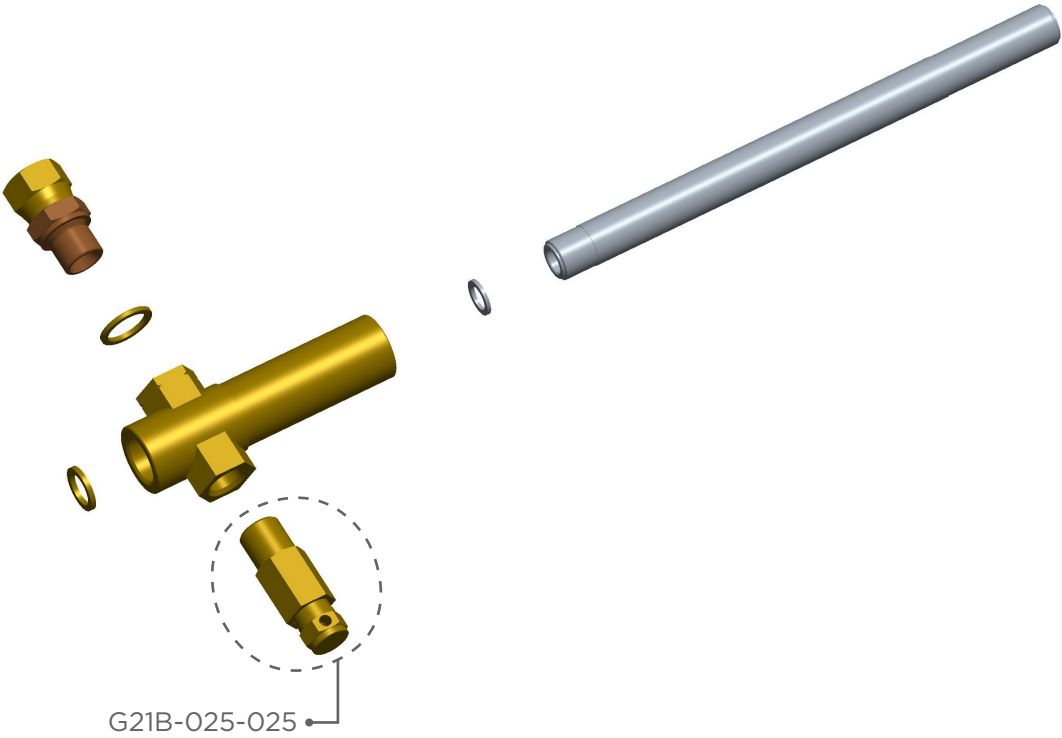

PURE POWER

PPHW4015RA BREAKDOWN

PRESSURE WASHER ASSEMBLY

REFERENCE #	DESCRIPTION	QTY	BE PART NUMBER
1	ENGINE	1	85.578.150
2	PUMP	1	85.129.037B
3	PRESSURE SWITCH	1	85.300.082
4	BATTERY	1	85.603.000
5	BATTERY BOX	1	85.005.053
6	WHEELS	1	85.660.054BFP
7	BRAKE ASSEMBLY	1	85.604.104

DIESEL TANK ASSEMBLY

DESCRIPTION	QTY	BE PART NUMBER
DIESEL TANK ASSEMBLY	1	59.130.016
DIESEL FUEL FILTER	1	59.000.104

CONTROL BOX ASSEMBLY

DESCRIPTION	QTY	BE PART NUMBER
CONTROL BOX ASSEMBLY	1	59.130.017
THERMOSTAT WITH INNER PROBE	1	85.400.071

BURNER ASSEMBLY

DESCRIPTION	QTY	BE PART NUMBER
TRANSMISSION ASSEMBLY	1	59.130.018
HOSE BARB 1/4" X 1/4" MNPT	1	G21B-025-025

THERMOSTAT MANIFOLD ASSEMBLY

DESCRIPTION	QTY	BE PART NUMBER
THERMOSTAT MANIFOLD ASSEMBLY	1	59.130.019
RUPTURE DISC	1	59.000.101