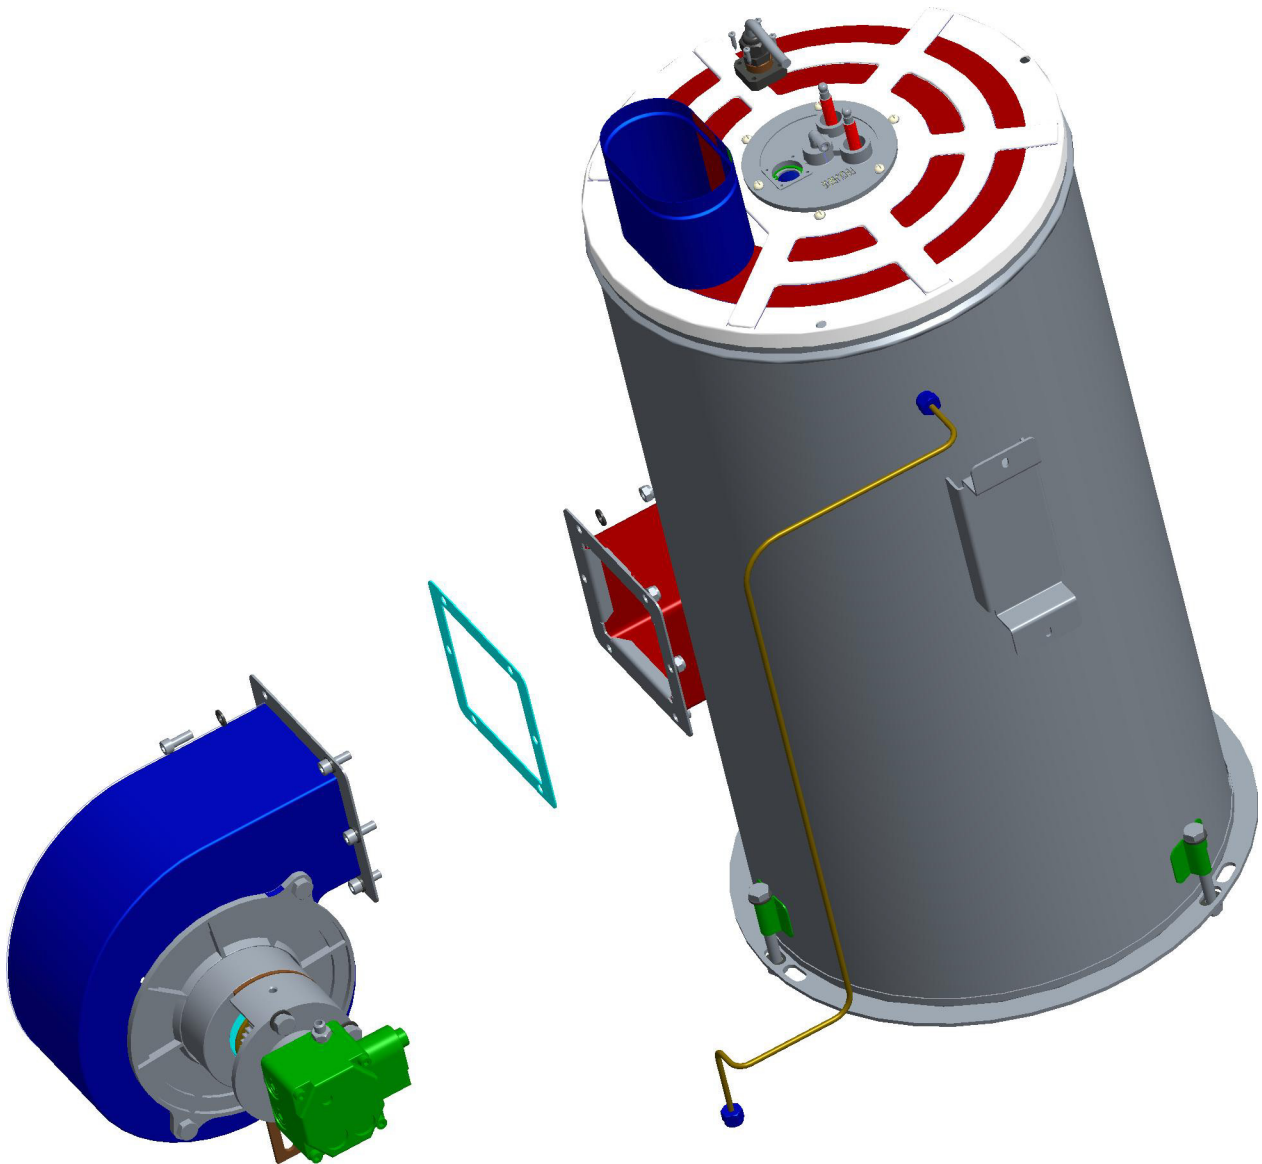

COMPLETE BURNER + COIL ASSEMBLY

DESCRIPTION	QTY	BE PART NUMBER
COMPLETE BURNER + COIL ASSEMBLY	1	59.130.022